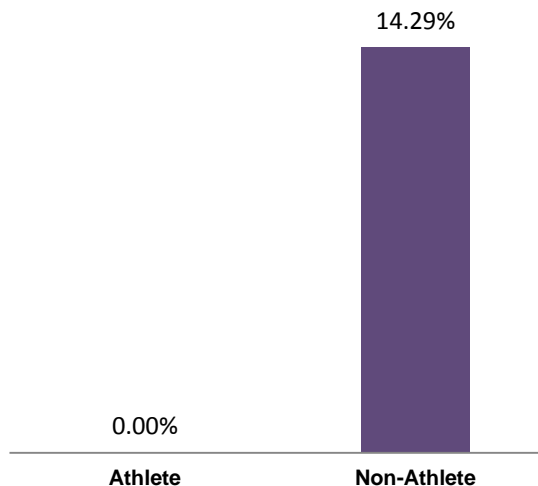

Paul Quinn College Graduation Rates

Six-Year Graduation Rates of First-time, Full-time Freshmen

Paul Quinn College Retention Rate

Percentage of fall 2013 first-time, full-time freshman returning for fall 2014

Paul Quinn College Athletic Program Graduation Rates

Six-Year Graduation Rates of First-Time, Full-time Freshmen by involvement in Athletic Programs

Paul Quinn College Athletic Program Retention Rates

Percentage of Fall 2013 Full-time, First-time Freshmen Participating in Athletic Programs Who Returned in Fall 2014